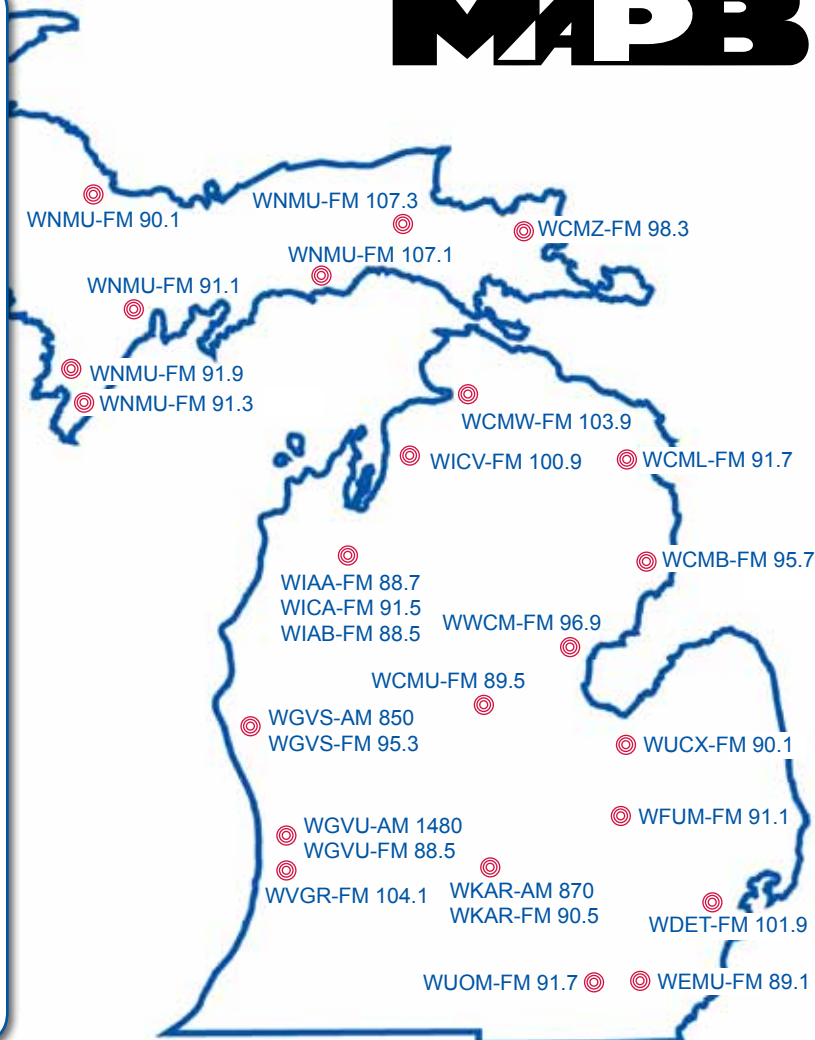

Target Your Market with Michigan's Public Radio Stations

M A P B

Michigan Public Radio Stations Provide TARGETED Multi-Market Coverage

-  27 stations throughout Michigan reach more than 800,000 listeners each week.
-  Public radio targets specific audiences with unique local programming like news/talk, classical, jazz, blues, folk and adult alternative.
-  The stations provide the highest quality national programming through NPR and feature award-winning programs like *Morning Edition* and *All Things Considered*.
-  Public radio listeners are more than twice as likely as the average adult to have a college degree, be employed in a professional/managerial occupation and influence business purchases.
-  Public Radio listeners have a median household income of almost \$70,000.
-  Sponsorship messages stand-out in an uncluttered environment!
-  Nearly 70% of public radio listeners have a more positive image of businesses that sponsor public broadcasting programs

Sources: MRI 2000, Arbitron 2001, 2002

Contact Your Local Public Radio Station For More Information

Central Michigan Public Broadcasting

(989) 774-3105
 WCMU-FM 89.5, Mt. Pleasant
 WCMZ-FM 98.3, Sault Ste. Marie
 WCMB-FM 95.7, Oscoda
 WCML-FM 91.7, Alpena
 WCMW-FM 103.9, Harbor Springs
 WWCM-FM 96.9, Standish

(231) 276-4400
 WIAA-FM 88.7, Interlochen
 WICV-FM 100.9, Interlochen
 WICA-FM 91.5, Traverse City
 WIAB-FM 88.5, Interlochen
 WLMN-FM 89.7, Interlochen

Michigan Radio

(734) 764-9210
 WUOM-FM 91.7, Ann Arbor
 WVGR-FM 104.1, Grand Rapids
 WFUM-FM 91.1, Flint